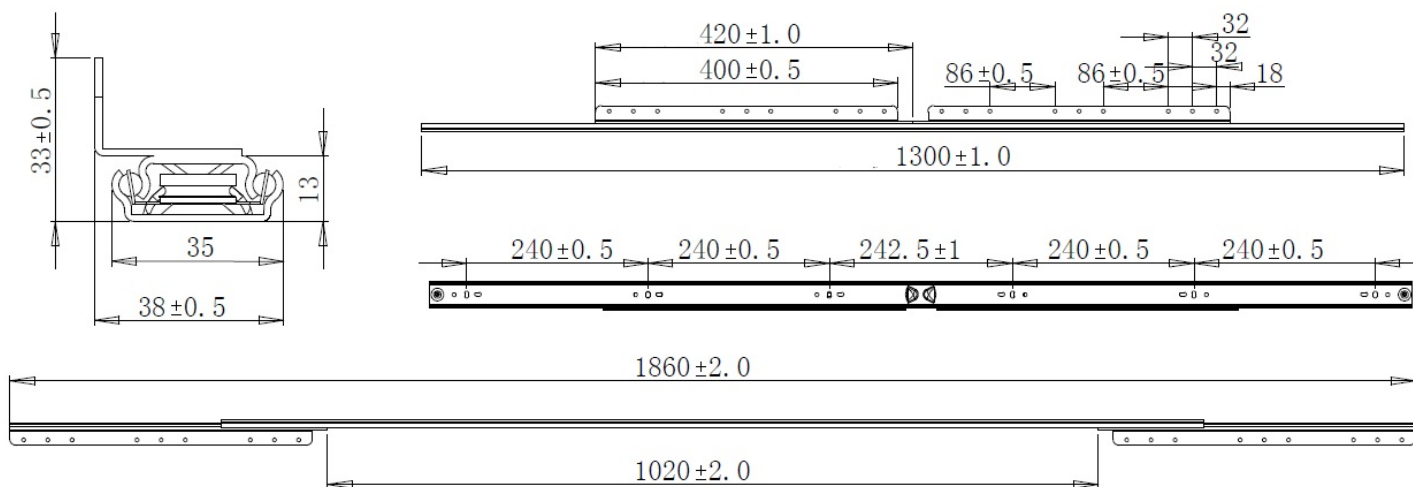

PRODUCT SHEET

Description:

Table Extension 9097-B, Opening: 1020mm, F/Sliding Top, BZP, Closed: 1300mm, Wing Size:400mm, Total Length When Open: 1860mm, 35mm Profile, 1,5mm Steel, Load Capacity 45 KG

Item number:

24.05.085-0

Units	Box	Carton	HS Code	Barcode
Pair	1	10	8302420090	 5704866088909

SISO A/S

Mileparken 11
DK-2740 Skovlunde
Denmark
VAT: DK 24786013

Phone +45 45 830 900

www.siso.dk
siso@siso.dk

Danske Bank
Nytorv Branch
Copenhagen
SWIFT: DABADKKK

Account no.
4180 3112 112936
IBAN Account
DK7230003112112936